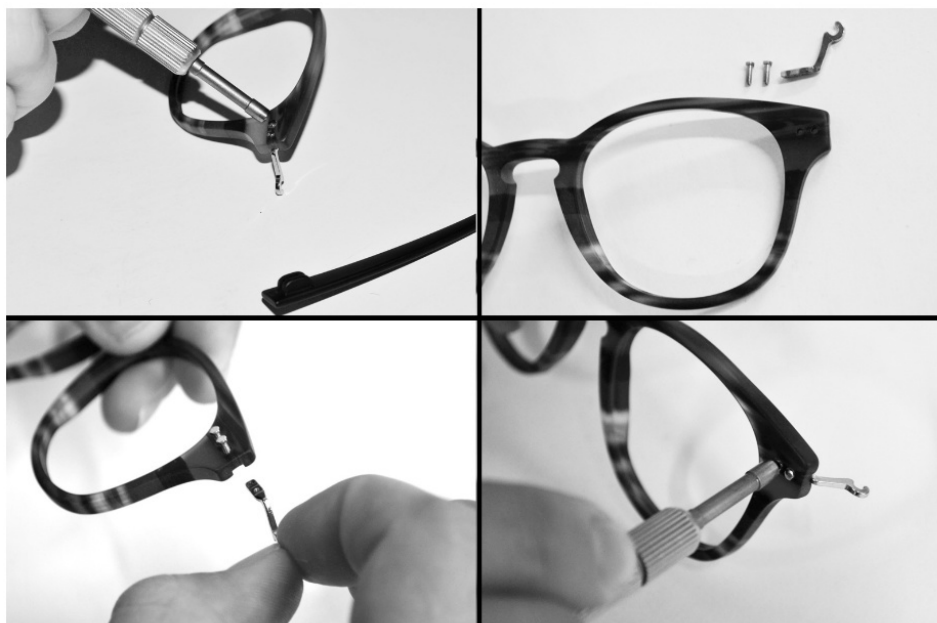

iGreen F.A.Q.s

How does the washer and screw system work?

The washer and screw system has been designed to securely hold the hinge/temple to the frame front.

How to remove and replace an iGreen hinge:

After removing the temples, gently remove all hex nuts from the frame front by using the hex nut wrench which is provided in your THEMA KIT. The hinge can then be separated from the 2 holes on the front of the frame. Carefully re-insert the new hinge into the 2 holes on front. Place the small "L" washer over the inserted threaded end piece, then the hex nut. Fully tighten hex nut to secure with the hex nut wrench.

Will iGreen frames stay in adjustment?

YES. Face form will follow the base curve of the Rx lens. It will retain that fit and adjustment.

Am I able to adjust for pantoscopic tilt?

iGREEN frames have a special stainless steel hinge which may be easily adjusted. As with all adjustments, we recommend using a nylon fiber end piece plier.